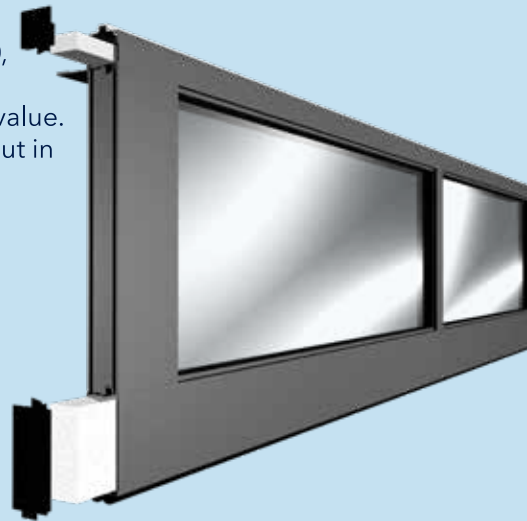

Non-Insulated Specialty Glass Options

Clear
Aqua
Rain
Dark Gray
Light Gray
Bronze
Frosted
Reflective Bronze
Obscure
Wire
Frosted Safety Laminate
Clear Safety Laminate
Clear Lexan

For the highest thermal performance rating for our residential aluminum 360, request the insulated rail option with Solarban 70 and Argon gas for a 4.4 R-value. These options will help keep the cold out in the winter or cool in during summer.

The tongue and groove joint between sections contain a bulb seal that meets air infiltration requirements to ASTM E283-04. The rails are insulated with polystyrene, and the ends are capped to complete the sophisticated, clean look. These options provide more protection against heat or cold migrating into the garage with the bulb seal that restricts air from flowing into the garage from the outside.